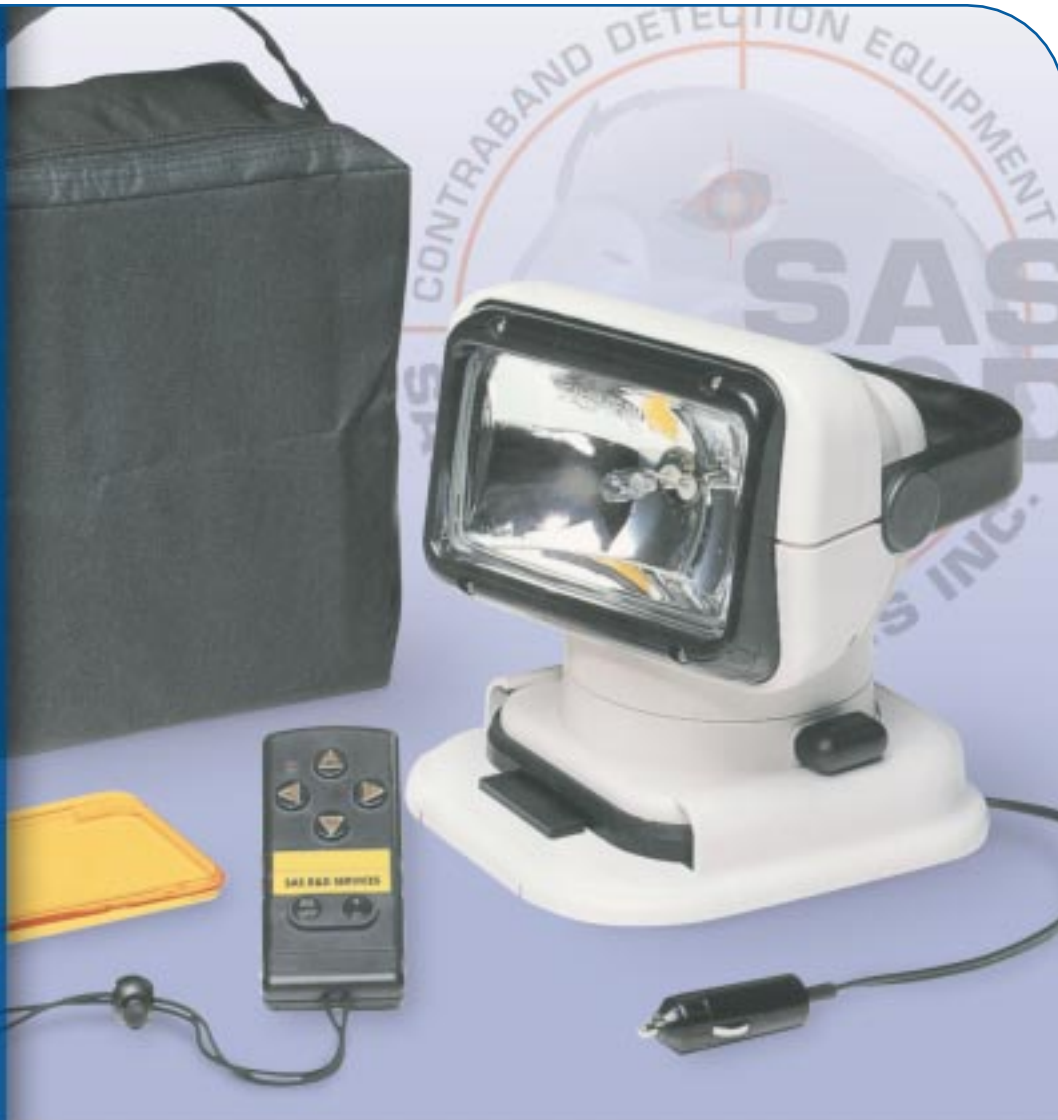

HAWKEYE

WIRELESS REMOTE CONTROL PORTABLE SEARCH LIGHT

The Wireless remote control has a range of up to 150 ft. (45.7 m) Available in 12 different channels. Salt water Resistant. Dual speed for a quick scan or a deliberate thorough search. Operates on a standard vehicle cigarette lighter outlet. Conveniently Installs in seconds with the scratch-resistant suction cup or mounts permanently in minutes with an included Magnetic Shoe. Durable high impact ABS housing, weather resistant. GE Halogen Bulb.

COMPLETE WITH:

- Remote control.
- Permanent Mount Shoe.
- Blue snap on lens - optional.
- Red snap on lens - optional.

Fingertip Control allows 370 degree horizontal rotation and a 120 degree vertical sweep.

APPLICATIONS

- LAW ENFORCEMENT
- FIRE - RESCUE
- DISASTER AREAS

MODEL	7901
VOLTS	12V dc
BULB#	H9405
BULB LIFE	100 hrs
WATTS	50
AMPS	3.8
CANDLE POWER	100,000
CASE DIMENSIONS	25 x 17 x 9.5 inches (63.5 x 43.18 x 24.13 cm)
WEIGHT OF CASE	35 lbs (15.87 kg)